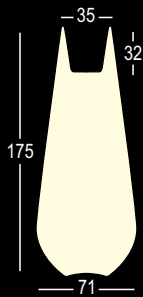

BUBA LIGHT

DESIGN
E3P DESIGN DEPT.
2007

INDOOR

OUTDOOR

RGB LED COLOURS / RGB LED COLOURS

Material: Polietilene / Polyethylene

Gross Weight: Kg 23,4

Use: **INDOOR / OUTDOOR**