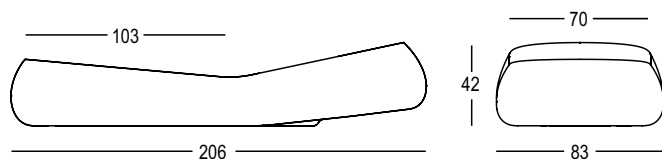

# GUMBALL SUNLOUNGE

DESIGN  
ALBERTO BROGLIATO  
2011

**CUSHION**

**STRUCTURE**

Materials:  
Struttura / Structure:  
Polietilene / Polyethylene  
Cuscino / Cushion:  
DryFeel S  
EVA  
Ecopelle / Sky  
Tessuto tecnico / Technical fabric